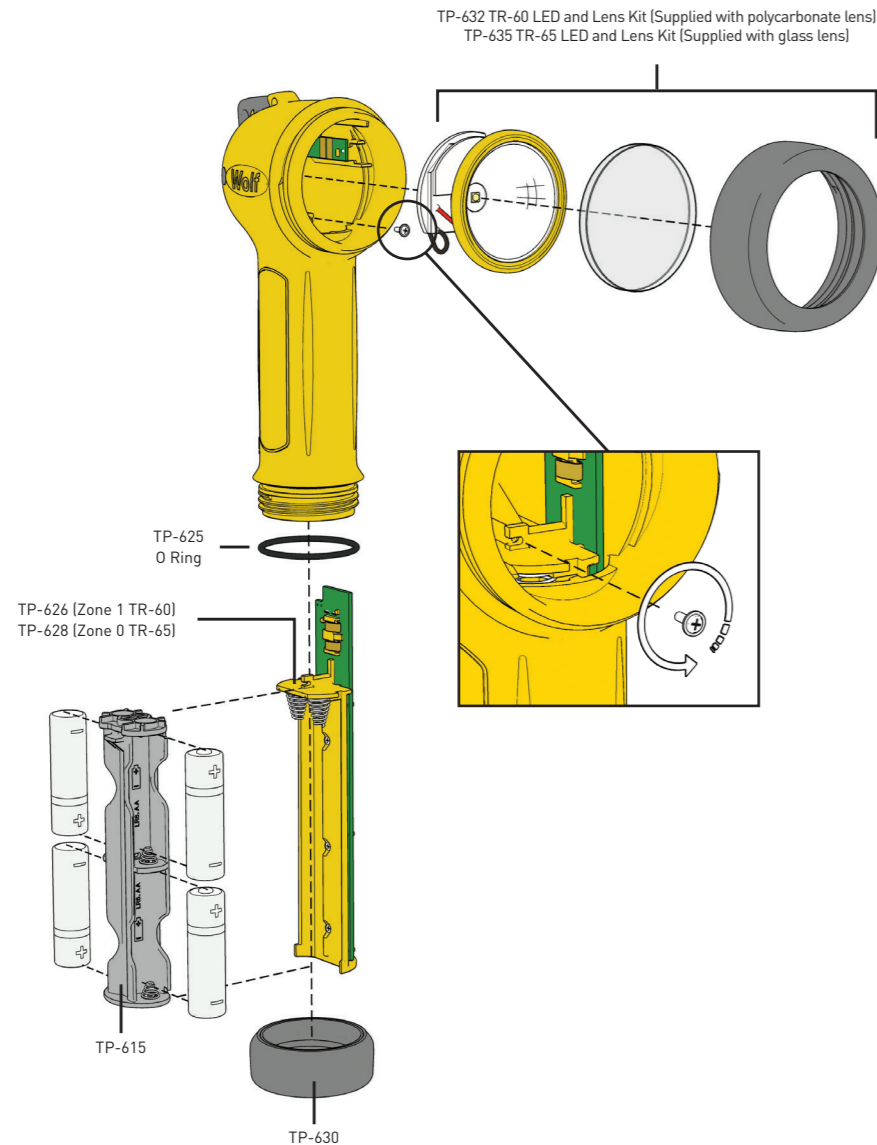

# WOLF ATEX COMPACT SAFETY LED TORCH

TR-60, Zone 1, 21  
TR-65, Zone 0, 21

- ATEX and IECEx Certified for explosive gas and dust atmospheres
- Compact and lightweight ergonomic torch design
- Ingress Protection IP67
- Single handed switching
- 3 power modes (TR-65 only)
- Low battery warning
- Very low maintenance

## Wolf Safety Lamp Company

Saxon Road Works,  
Sheffield S8 0YA, England  
TP-610 issue 2  
DF463  
MMD/4.20 2020  
Registered design 006 641 890

TP-622 LED/Reflector assembly

TP-629 Polycarbonate lens

TP-618 Glass lens