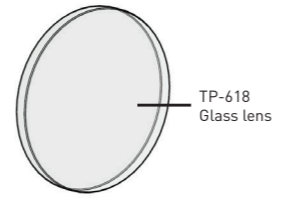

## Wolf Safety Lamp Company

Saxon Road Works,  
Sheffield S8 0YA, England  
TP-610 issue 2  
DF463  
MMD/4.20 2020  
Registered design 006 641 890

TP-622 LED/Reflector assembly

TP-629 Polycarbonate lens

TP-618 Glass lens