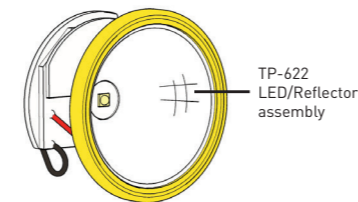

WOLF ATEX COMPACT SAFETY LED TORCH

TR-60, Zone 1, 21
TR-65, Zone 0, 21

- ATEX and IECEx Certified for explosive gas and dust atmospheres
- Compact and lightweight ergonomic torch design
- Ingress Protection IP67
- Single handed switching
- 3 power modes (TR-65 only)
- Low battery warning
- Very low maintenance

Wolf Safety Lamp Company

Saxon Road Works,
Sheffield S8 0YA, England
TP-610 issue 2
DF463
MMD/4.20 2020
Registered design 006 641 890

TP-622 LED/Reflector assembly