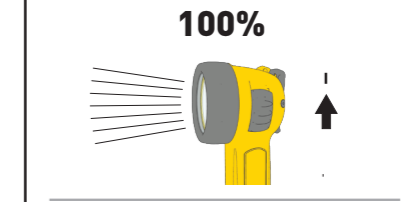

TR-60 power options