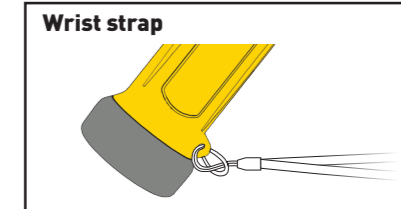

TR-65 power options