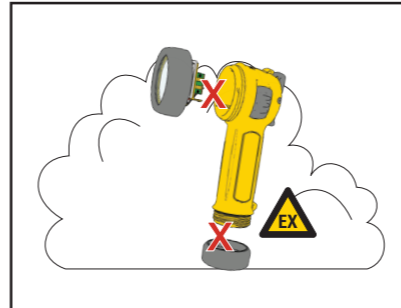

IECEx Scheme Certification

IECEx Scheme Certificate Number:
IECEx BAS 11.0116

TR-60 Ex ib I Mb/IIC T3/T4 Gb
Ex ib IIIB T200°C Db

TR-65 Ex ia I Ma/IIC T3/T4 Ga
Ex ib IIIB T200°C Db

Temperature Ambient: -30°C to +40°C
IEC Standards Applied
IEC60079-0:2017, IEC60079-11:2011.
For T3/T4 battery options, see table.

Battery Options Table

4 x AA Wolf part no. TP-295 (pack of 4)
LR6 to IEC 60086 [AA]

	T4	T3
LR6	Industrial by Duracell, Duracell Procell, Duracell Plus, Procell (Grey), Duracell MN1500, Energizer Industrial, Energizer Ultra +, Energizer EN91, Energizer E91	✓
R6	✓	✓