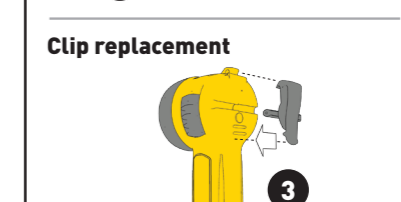

TR-60 power options