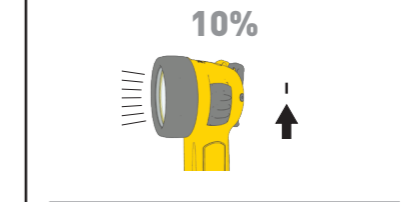

TR-65 power options