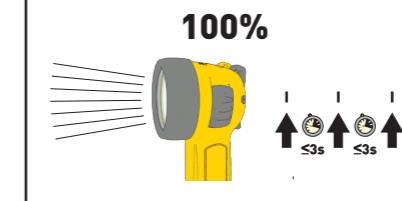

TR-65 power options