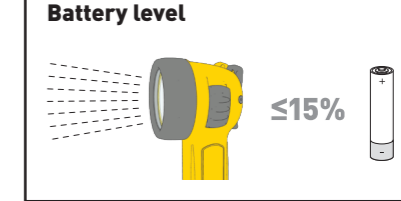

TR-60 power options