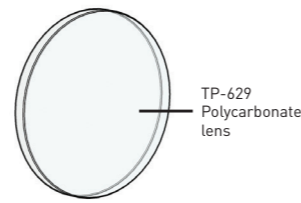

TP-629 Polycarbonate lens