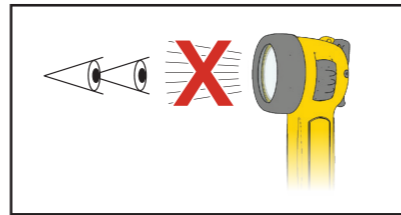

IECEx Scheme Certification

IECEx Scheme Certificate Number:
IECEx BAS 11.0116

TR-60 Ex ib I Mb/IIC T3/T4 Gb
Ex ib IIIB T200°C Db

TR-65 Ex ia I Ma/IIC T3/T4 Ga
Ex ib IIIB T200°C Db

Temperature Ambient: -30°C to +40°C
IEC Standards Applied
IEC60079-0:2017, IEC60079-11:2011.
For T3/T4 battery options, see table.

Battery Options Table

4 x AA Wolf part no. TP-295 (pack of 4)
LR6 to IEC 60086 [AA]

	T4	T3
LR6	Industrial by Duracell, Duracell Procell, Duracell Plus, Procell (Grey), Duracell MN1500, Energizer Industrial, Energizer Ultra +, Energizer EN91, Energizer E91	✓
R6	✓	✓