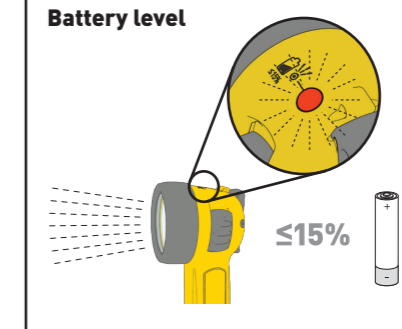

TR-65 power options