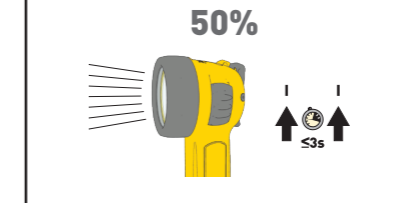

TR-65 power options