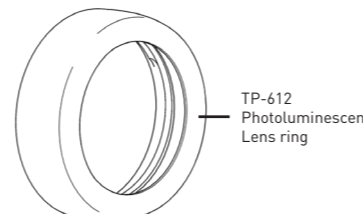

TP-612 Photoluminescent Lens ring