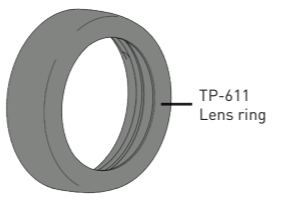

## Wolf Safety Lamp Company

Saxon Road Works,  
Sheffield S8 0YA, England  
TP-610 issue 2  
DF463  
MMD/4.20 2020  
Registered design 006 641 890

TP-622 LED/Reflector assembly

TP-629 Polycarbonate lens

TP-618 Glass lens