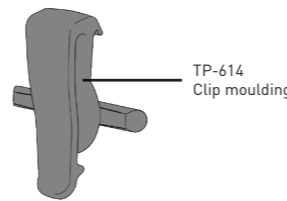

TP-614 Clip moulding