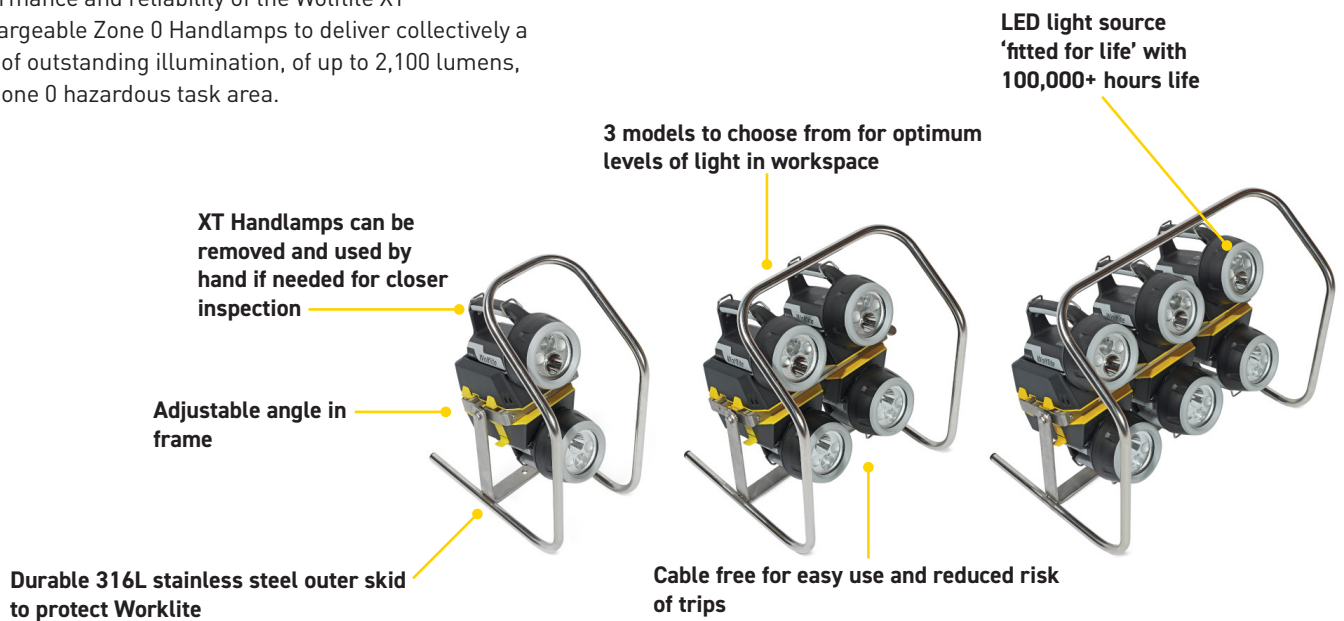

ATEX ZONE 0 FLOOD BANKS

WITHOUT COMPROMISE

XT-602, XT-604 & XT-606 ZONES **0** **1** **2** **20** **21** **22**

PRODUCT INFORMATION

The ATEX Zone 0 Flood Bank exploits the excellent performance and reliability of the Wolflite XT Rechargeable Zone 0 Handlamps to deliver collectively a flood of outstanding illumination, of up to 2,100 lumens, to a Zone 0 hazardous task area.

KEY INFORMATION

CERTIFICATION

- ATEX and IECEx certified for use in Zone 0, 1 and 2 hazardous areas
- IP Rating: 67, the Floodbank is dust tight and protected against powerful water jets and immersion up to 1 metre (30 minutes max)

AMBIENT APPROVED

- -20°C to +40°C

LIGHT OUTPUT

- Ultra bright high power LED light up to 2,100 lumens
- Flood and spot switchable beam options, ideal for use both in the Floodbank and handheld
- LED light source 'fitted for life' with 100,000+ hours life

LIGHT DURATION

- Up to 7.5 hours (full power) / 15 hours (powersave) duration

FEATURES

- Incorporates Wolflite XT Rechargeable Zone 0 Handlamps (XT-75) with configuration of 2, 4 or 6 handlamps per bank
- Mountable on tripod (available separately) or positioned at ground level
- 2 power levels (high/low) allowing user to accommodate appropriate light based on the work task at hand
- Built in state of charge indication for each lamp
- Tilt adjustment within frame to direct light accordingly
- Robust and durable construction